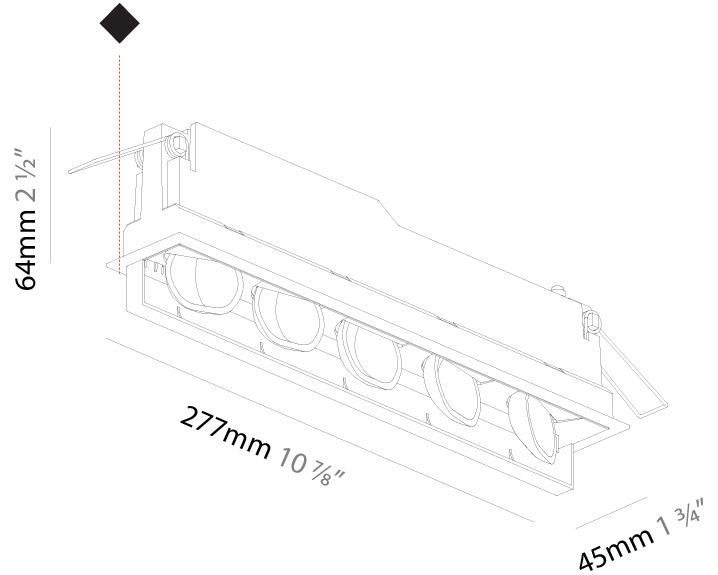

GENERAL

Series: Magiq Wallwash
Brand: Prolicht
Division: Architectural
Mounting Type: Recessed
Mounting Location: Ceiling
Subcategory: Wallwash

PHYSICAL

Shape: Rectangle
Length (mm): 277
Length (in): 10 ⁷/₈
Width (mm): 45
Width (in): 1 ³/₄
Height (mm): 64
Height (in): 2 ¹/₂
Min. Recessing Depth (mm): 100
Min. Recessing Depth (in): 3 ¹⁵/₁₆
Light Distribution: Asymmetric
Fixture Finish: SSR / BKV / CWI / CRY / HAB / UFT / ITA / RUA / FTG / MYG / LOD / PUS / FRO / FUP / KIA / POP / BLS / SPG / MEY / GOH / GUM / CHC / COM / ABZ / JAG / OBR / MOS / ROR
Holder Finish: WHI / BLK
Fixture Material: Aluminum Die Cast
Cut-out Measurements: 270mm / 10 5/8" x 38mm / 1 1/2"

ELECTRICAL

Lamp Type: LED (Zhaga Standard)
Input Wattage (W): 31.4
Total Output Wattage (W): 25.9
Dimming: Tri-Mode (Non-Dimming and Phase Dimming (120Vac only) and 0-10V Dimming)
Driver Included: No
Driver Location: Remote
Driver Type: Constant Current - Universal
Driver Class: Class 1
Input Voltage (V): 120 - 277
Constant Current (MA): 500

LED

Number of LEDs: 5
Color Temperature (°K): 2700 / 3000 / 3500 / 4000
Max. Delivered Lumen (lm): 2145 / 2339 / 2145 / 2443
Nominal Lumen (lm): 2375 / 2590 / 2375 / 2705
CRI: >90 CRI
Efficiency (%): 82.3
Lamp Life (hrs): 50000

OPTICAL

RATINGS AND CERTIFICATIONS

Certified By: CSA Certified to UL and CSA Standards
IP rating: IP20

100mm
3 ¹⁵/₁₆"

5 - 30 mm
³/₁₆" - 1 ³/₁₆"

270mm x 38mm
10 ⁵/₈" x 1 ¹/₂"